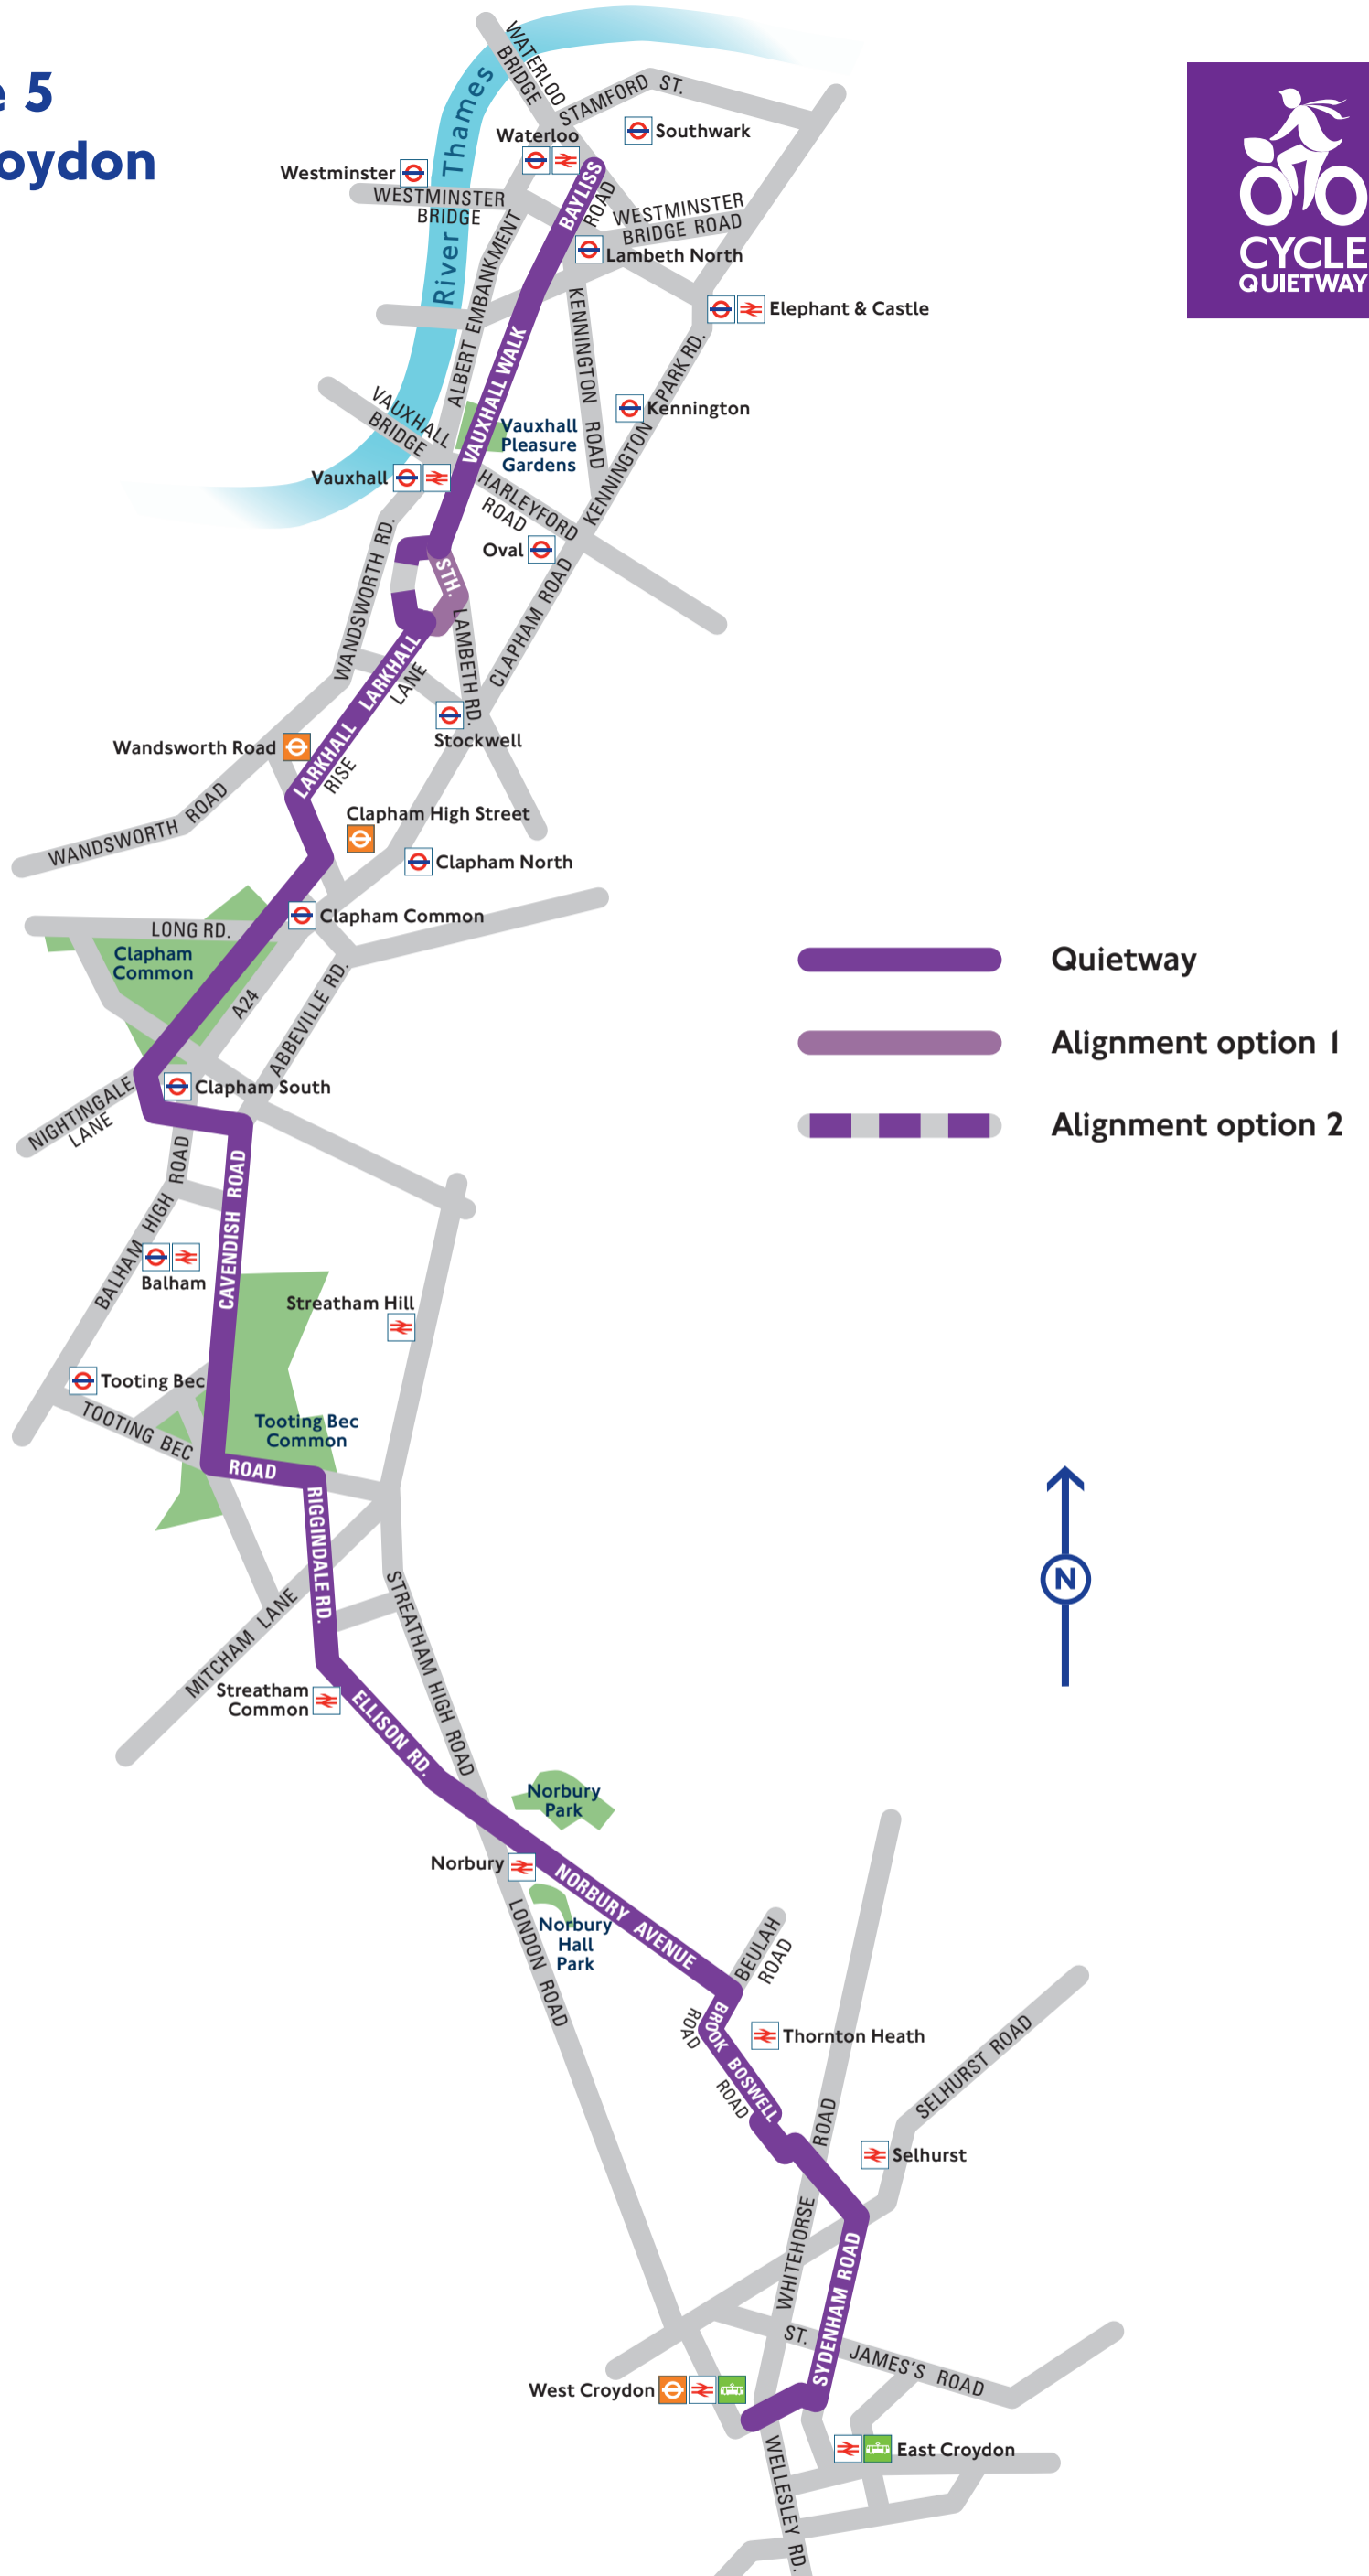

Quietway route 5 Waterloo to Croydon

Correct as of July 2015